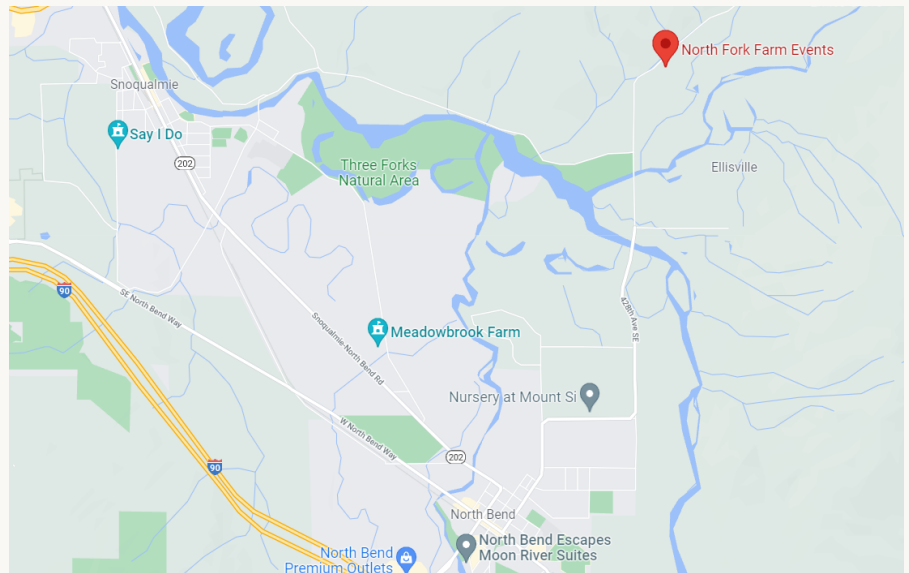

NORTH FORK FARMS DIRECTIONS

43010 SE 79th St
Snoqualmie, WA 98065

NOTE: GPS MAY GIVE INCORRECT DIRECTIONS. CHECK WITH THIS MAP TO MAKE SURE YOU HAVE THE RIGHT SPOT!

**JUST OUTSIDE
SNOQUALMIE &
NORTH BEND**